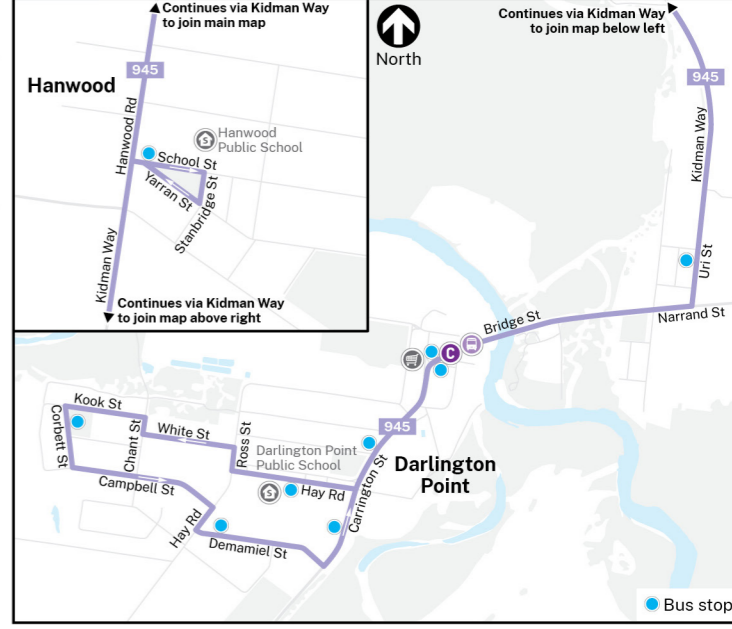

## Bus stops in Hospital Precinct

### Coach Destinations

- C** Shepparton via Darlington Point, Tocumwal and Cobram

## Bus stops in Griffith Central

## Hanwood & Darlington Point insets