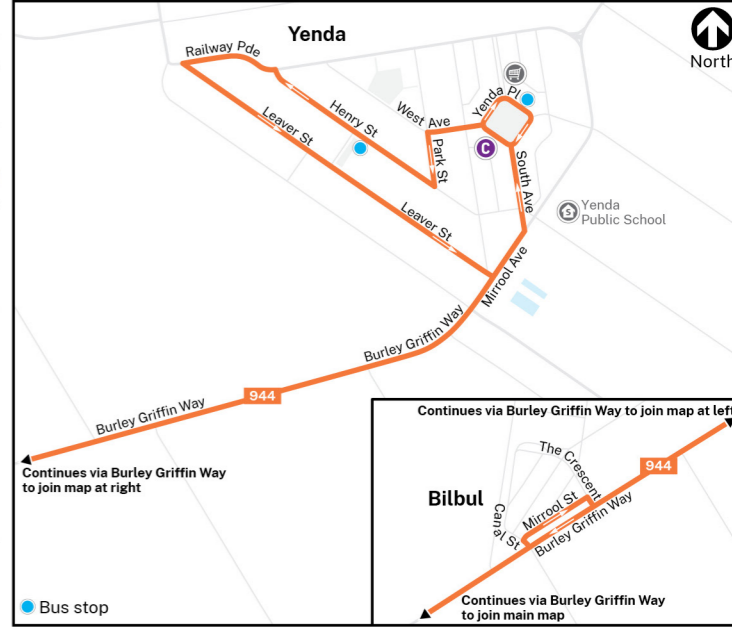

## Bus stops in Hospital Precinct

### Coach Destinations

- C** Wagga Wagga via Leeton and Narrandera
- C** Mildura via Darlington Point, Hay and Balranald
- C** Cootamundra via Yenda, Barellean and Temora

### Coach Destinations

- C** Shepparton via Darlington Point, Tocumwal and Cobram

## Hanwood & Darlington Point insets