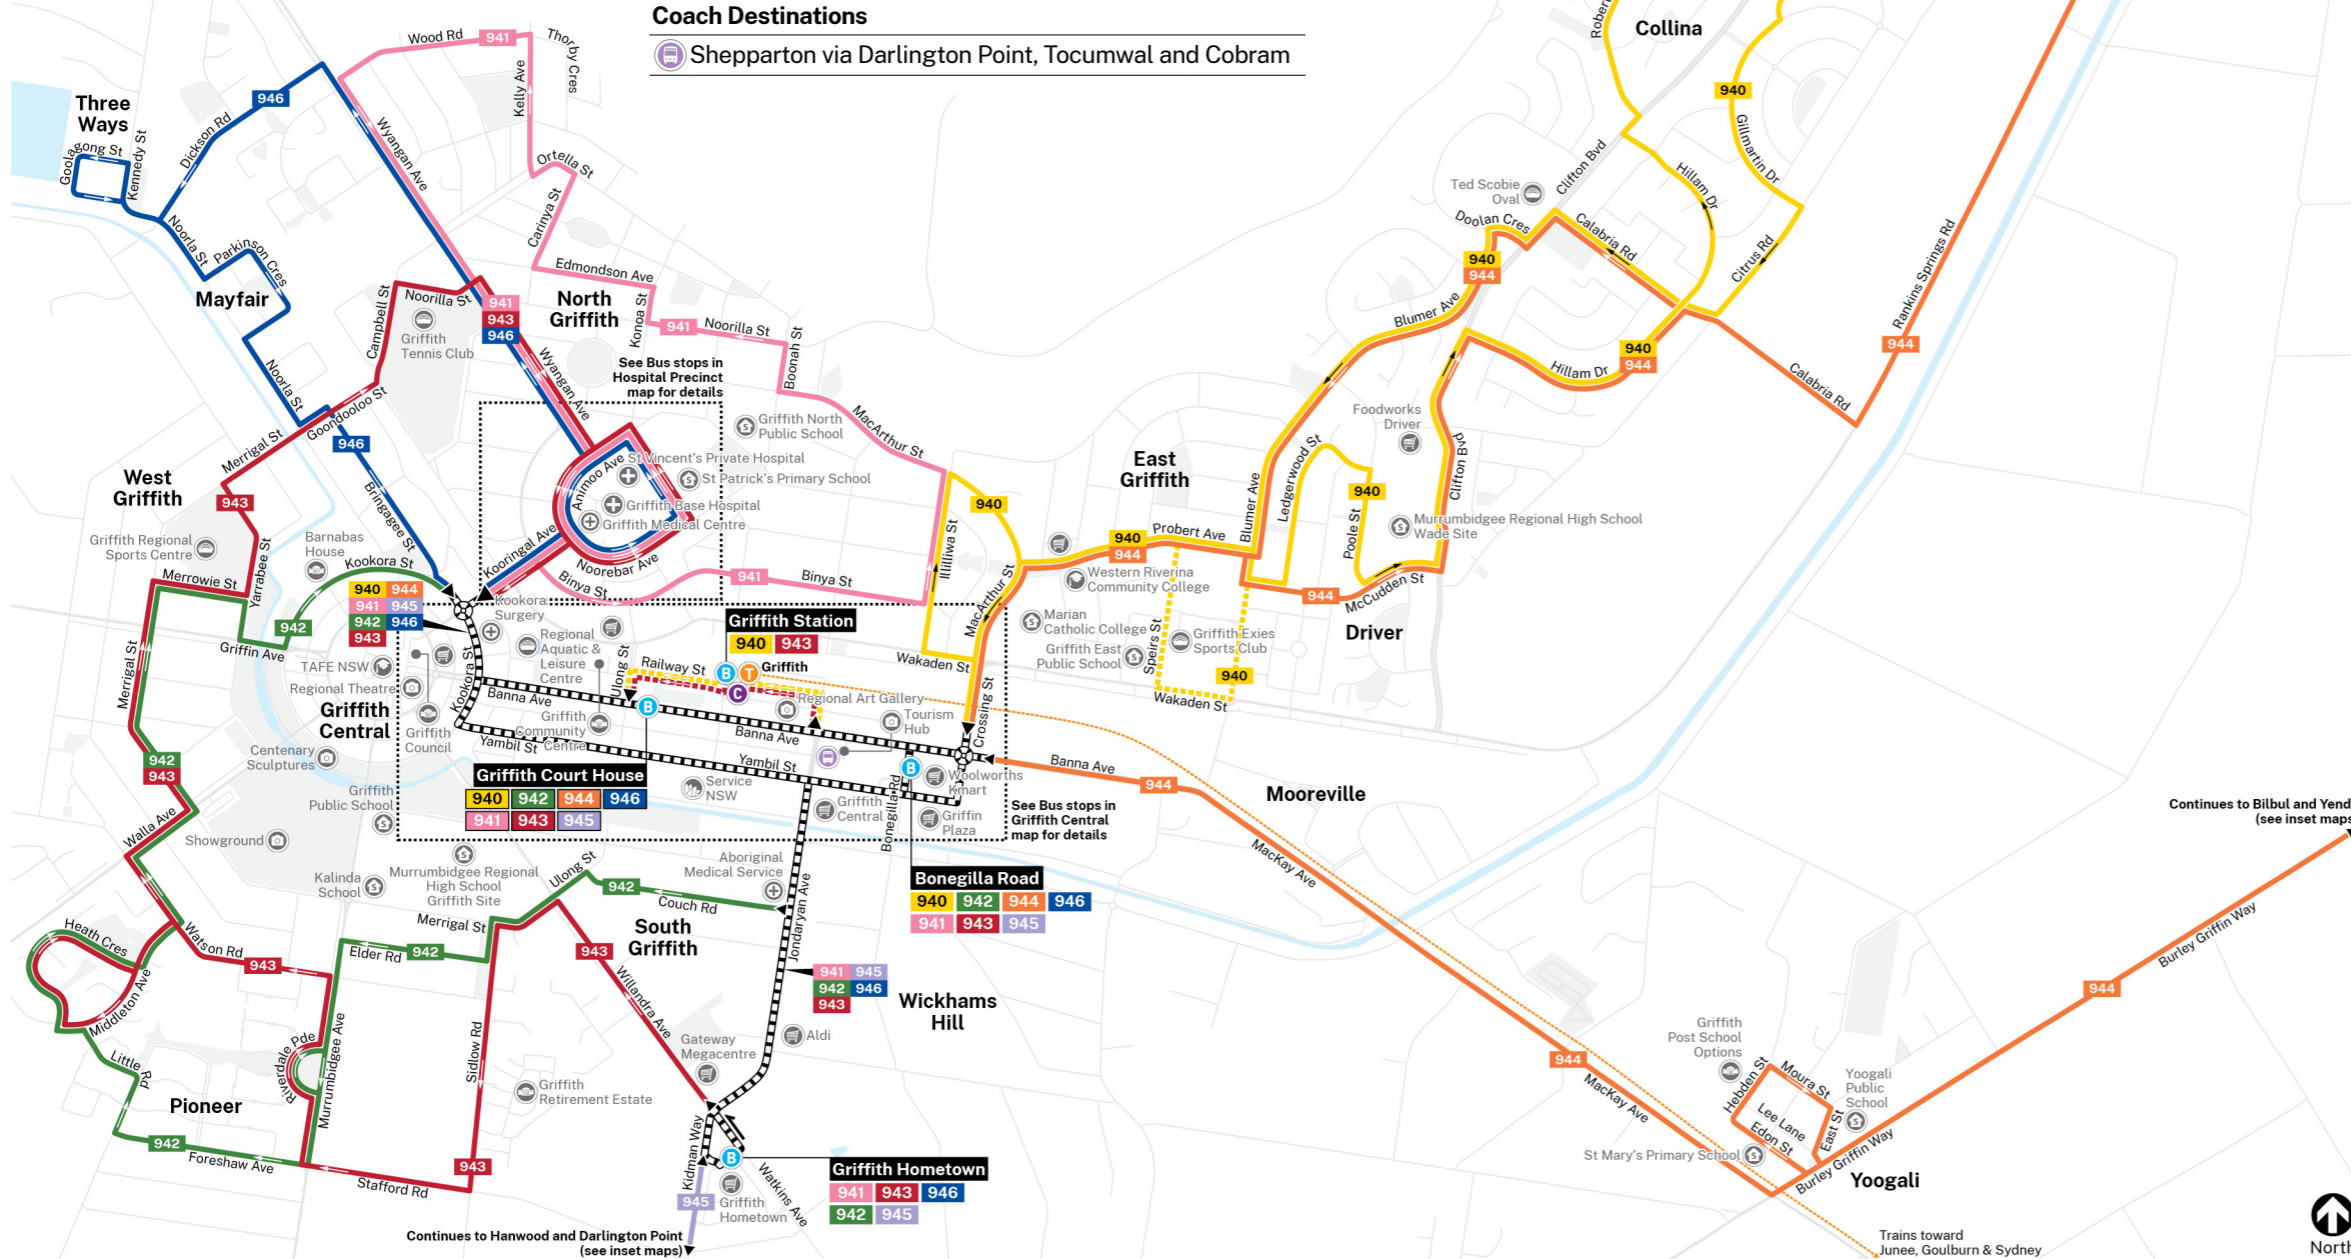

## Bus stops in Hospital Precinct

### Coach Destinations

- C** Shepparton via Darlington Point, Tocumwal and Cobram

## Bus stops in Griffith Central

## Hanwood & Darlington Point insets