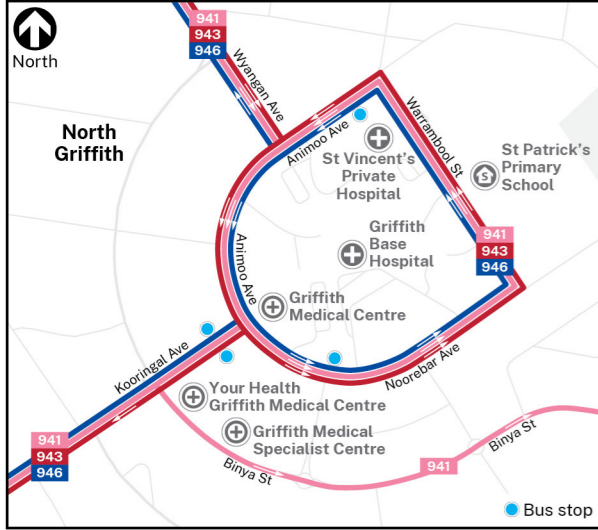

## Bus stops in Hospital Precinct

### Train Destinations

- T** Sydney via Cootamundra, Yass and Goulburn

### Coach Destinations

- C** Wagga Wagga via Leeton and Narrandera
- C** Mildura via Darlington Point, Hay and Balranald
- C** Cootamundra via Yenda, Barellean and Temora

## Bus Route Index

Griffith Buslines Routes	
<b>940</b>	Griffith to East Griffith and Collina
<b>941</b>	Griffith to North Griffith and Hospital Precinct
<b>942</b>	Griffith to South Griffith and Pioneer
<b>943</b>	Griffith to South Griffith, Pioneer and Hospital Precinct
<b>944</b>	Griffith to Beelbangera and Yenda
<b>945</b>	Griffith to Hanwood and Darlington Point
<b>946</b>	Griffith to Mayfair, Three Ways and Hospital Precinct