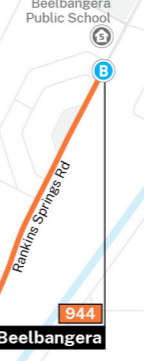

Beelbangera